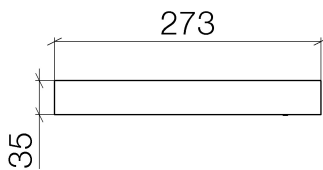

Bathtub - CL.1

Towel bar - polished chrome

Article number: 83 020 705-00

- Center to center 7-7/8"
- Width 10-3/4"
- Height 1-3/8"
- 2-3/4" Projection

polished chrome

Dimensional drawing

All dimensions in mm / inch = mm x 0,0394

Bathtub - CL.1

Towel bar - polished chrome

Article number: 83 020 705-00

Bathtub - CL.1

Towel bar - polished chrome

Article number: 83 020 705-00

Other surface finishes

platinum matte
83 020 705-06