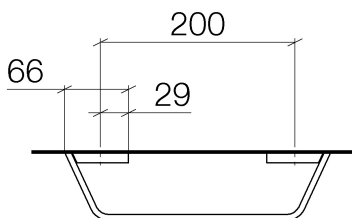

Bathtub - CL.1

Towel bar - polished chrome

Article number: 83 020 705-00

- Center to center 7-7/8"
- Width 10-3/4"
- Height 1-3/8"
- 2-3/4" Projection

polished chrome

Dimensional drawing

All dimensions in mm / inch = mm x 0,0394

Bathtub - CL.1

Towel bar - polished chrome

Article number: 83 020 705-00

Bathtub - CL.1

Towel bar - polished chrome

Article number: 83 020 705-00

Other surface finishes

platinum matte
83 020 705-06