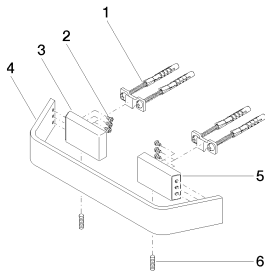

Bathtub - CL.1

Towel bar - polished chrome

Article number: 83 020 705-00

Other surface finishes

More custom finish options are available via special production (xTra Service). Please see our finish matrix for availability and pricing or contact a Dornbracht representative.

Spare parts list

Number	Item Number	Designation	Number of units